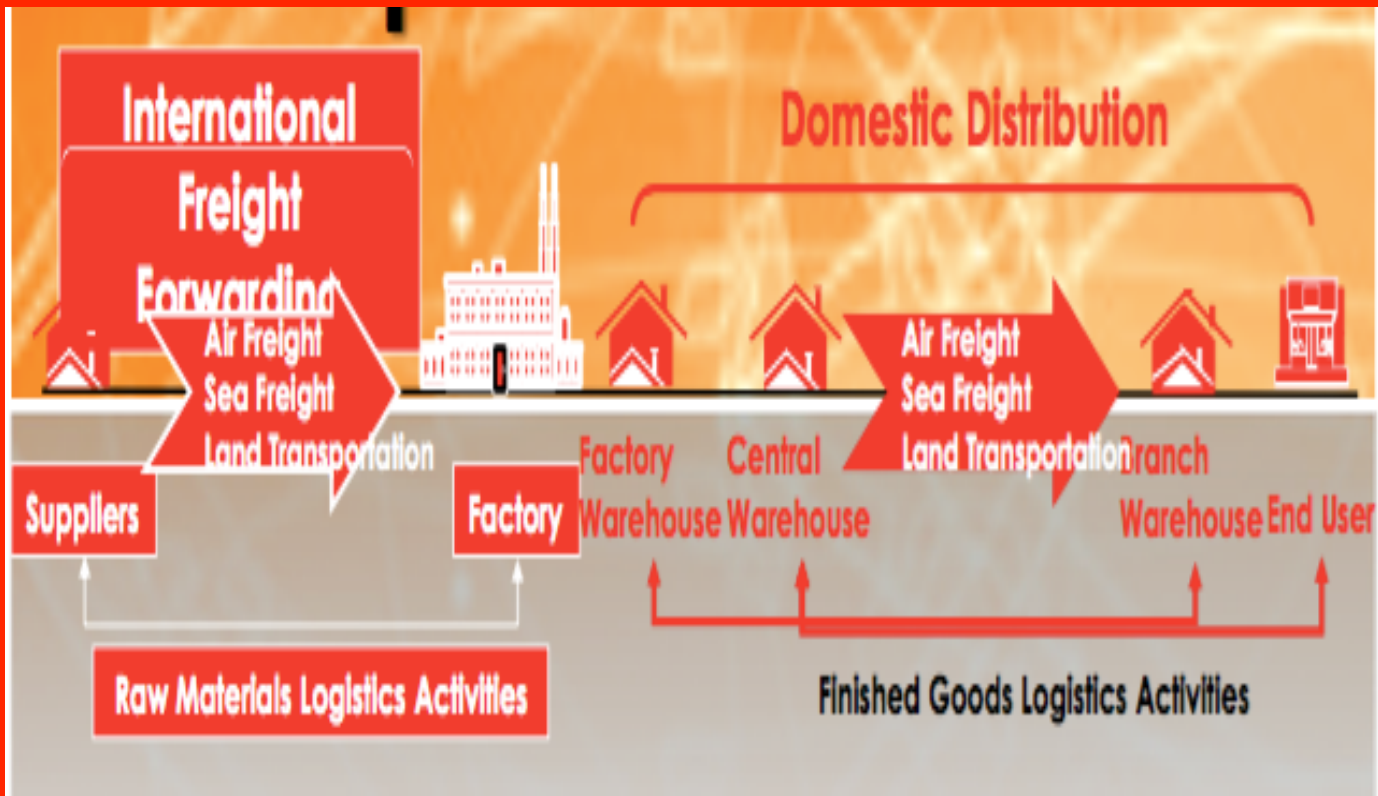

Our LOGISTICS Services